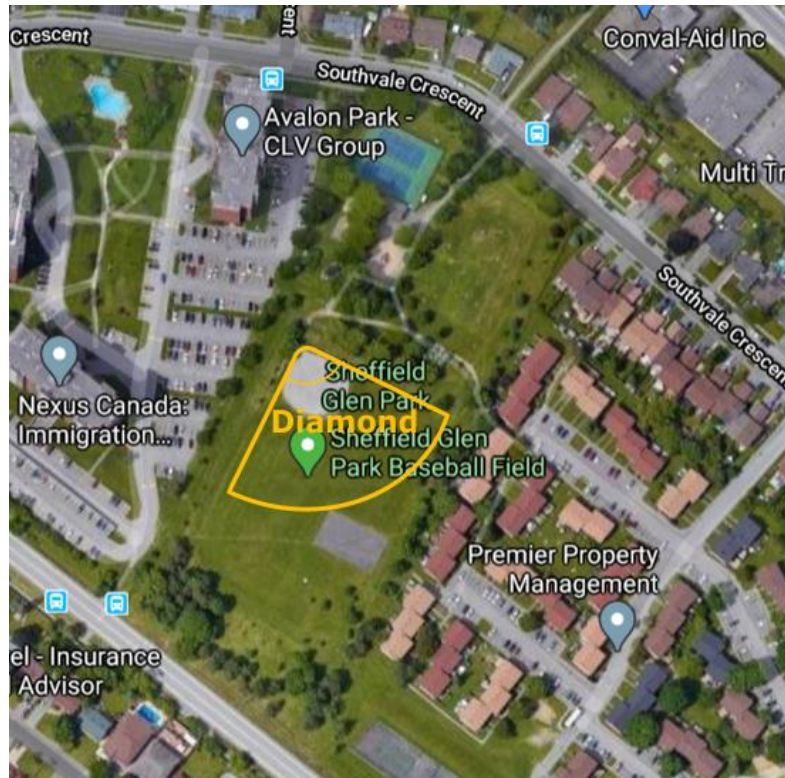

Sheffield Glen Park

ADDRESS

- [2320 Southvale Crescent, Ottawa, ON](#)

PARKING

- Parking available on the street in surrounding neighbourhood.

FIELD/DIAMOND ORIENTATION

- Diamond is located towards middle of park.