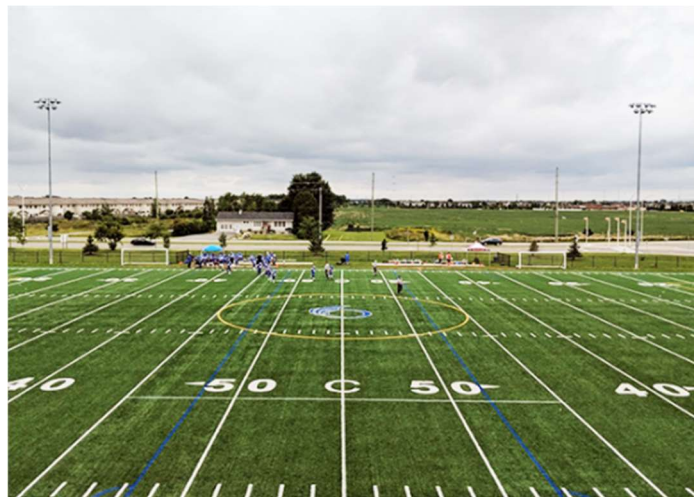

### PARKING

- Parking lot is just east of the Turf field.

### FIELD/DIAMOND ORIENTATION

- The large turf field is split into thirds (A, B, C). Turf Field A is located on the north side of field closest to Millennium Boulevard. Turf Field B is located in the middle and Turf Field C is located on south end of the field. See map below.
- ENTRANCE GATE – There is a lockbox next to the gate. Use code 1999 to open the lockbox, use the key to open the gate to the field, then return the key back inside the lockbox. Scramble the numbers.

### LIGHTING:

- Lights are on a timer, operated by the electrical kiosk. Kiosk is located between the turf field and clubhouse.