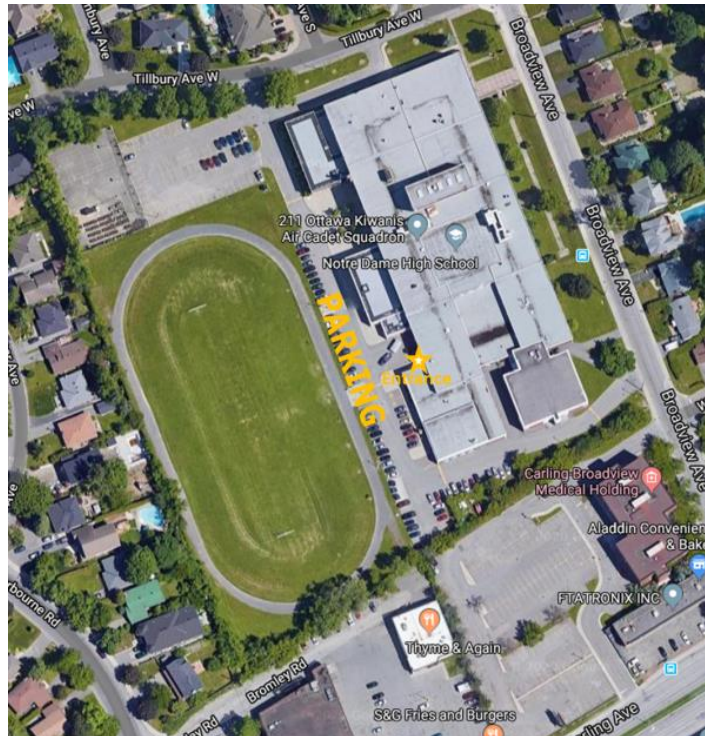

### ADDRESS

- [710 Broadview Ave, Ottawa, ON K2A 2M2](#)

### PARKING

- Parking is available at the north end of the school and at rear of school building.

### GYM ORIENTATION

- Use doors at the rear of school parallel to the sports field and adjacent to the cafeteria.
- Continue past Old Gym down hallway and turn right. Gym is located at the end of this hallway.
- Double Gym A: Left side court
- Double Gym B: Right side court