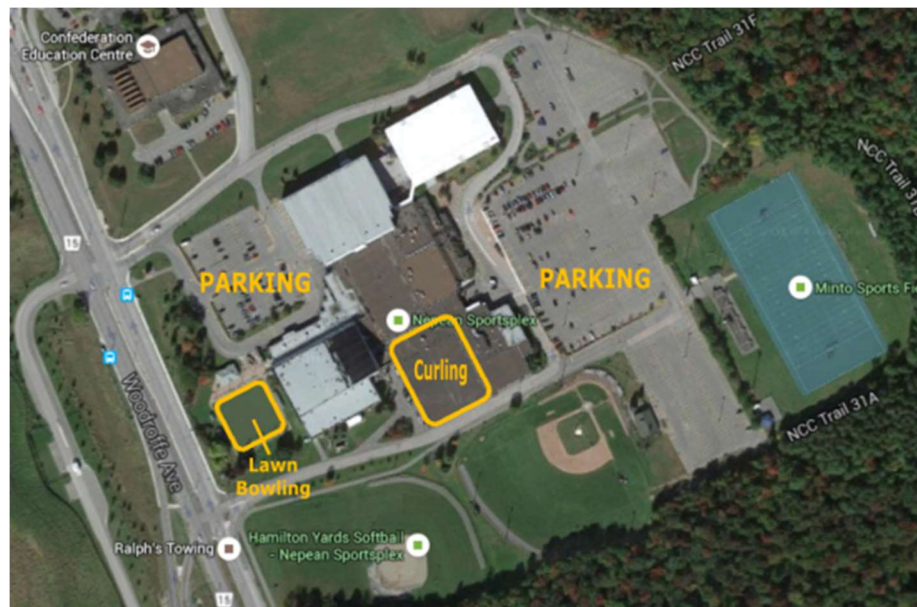

### ADDRESS

- [1701 Woodroffe Ave, Nepean, ON K2G 0C4](https://www.google.com/maps/place/1701+Woodroffe+Ave,+Nepean,+ON+K2G+0C4)

### PARKING

- Ample parking at the back of the building, close to the entrance that you want to use.

### ORIENTATION

- Use Entrance 4 at back side of building off back parking lot. Walk down the stairs.
- Continue straight ahead to curling rink. Each sheet is lettered.