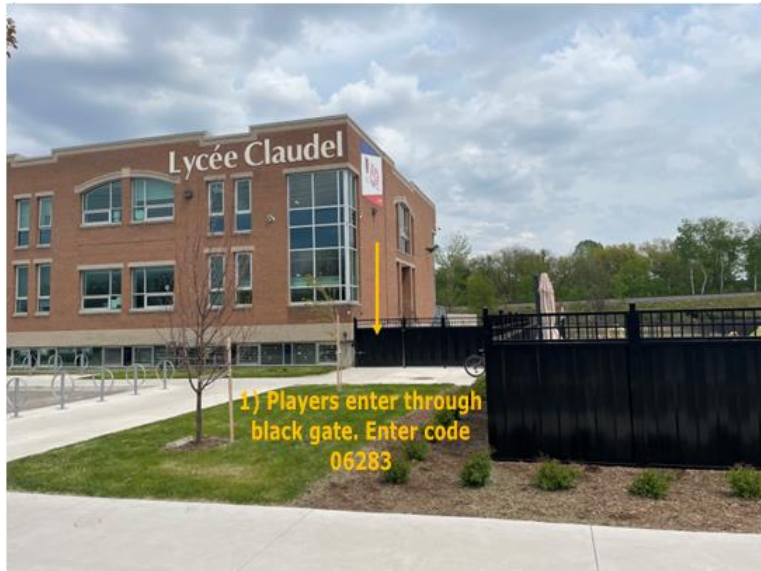

Lycée Claudel High School

ADDRESS

- [1635 Lycée Place, Ottawa, ON K1G 0E5](#)

PARKING

- Parking is available in the large lot to the right of the school.

HOW TO ENTER:

- 1) Head to the black gate that is facing the street. Enter code 06283.
- 2) Walk the path to the back of the school, to a covered area connecting two buildings.
- 3) Look at the building on your right. There is a black box to the left of the door. Enter code 06283. After entering, close the door behind you. **Never leave this door propped open. An alarm will sound if it is left open for longer than needed.**
- 4) Proceed down the hallway to the Single Gym. In this hallway is a water fountain! To enter the Double Gym, enter through the single gym and walk along the immediate wall to the back of the gym. Take the set of stairs down to the basement. You are now in the Double Gym. Immediately when you walk in, Double Gym A is on your left and Double Gym B is on your right.

RESTRICTED ACCESS:

- Do not attempt to enter the main part of the school where students and faculty spend their day.
- Do not park in the angled parking spots. Please park in the large lot closest to the black gate.
- Beyond the double gym is an area with lockers, washrooms, and an area to access the main part of the school. Only enter this side of the double gym if you need to use the washrooms. Do not enter the main part of the school. **An alarm will go off and players will be subject to a fine.**