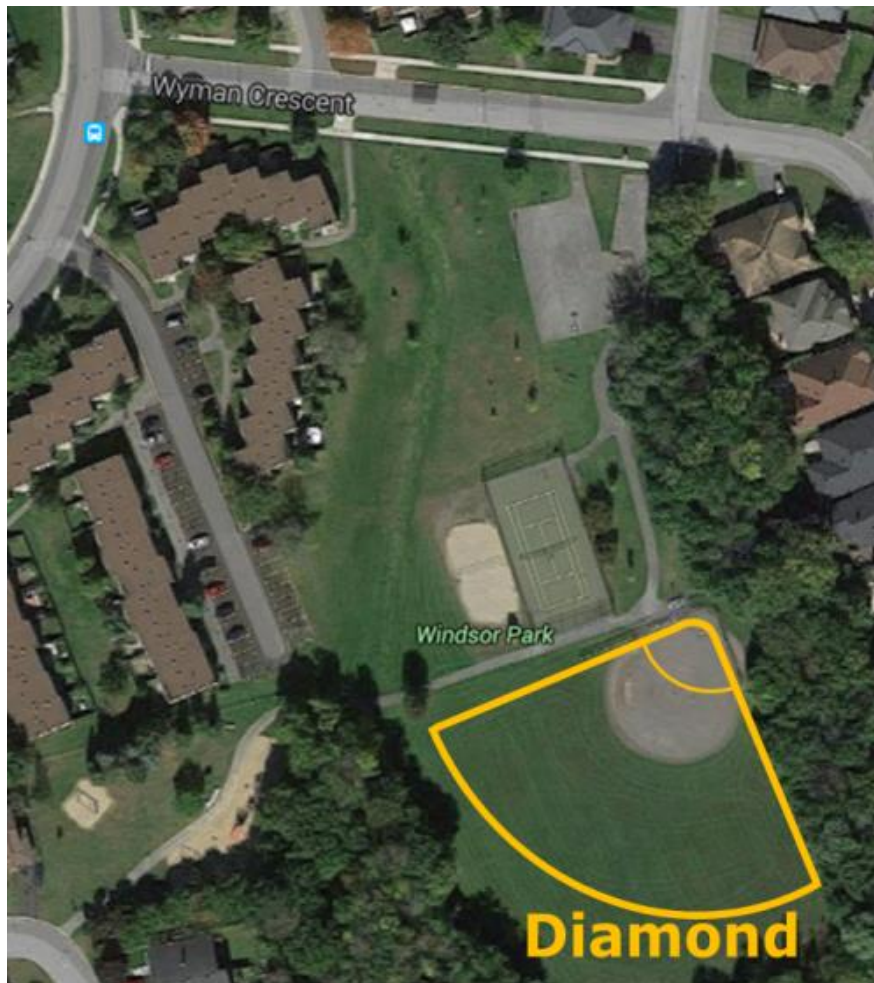

Windsor Park

ADDRESS

- [3560 Wyman Pl, Ottawa, ON K1V 8X9](#)

PARKING

- When turning south off Hunt Club onto Downpatrick Road, take 2nd left onto Wyman Crescent. Very limited parking on north side of park in lot or plenty on the street.

FIELD/DIAMOND ORIENTATION

- Diamond located on south end of park behind tennis court.

DIAMOND LIGHTING:

- None.