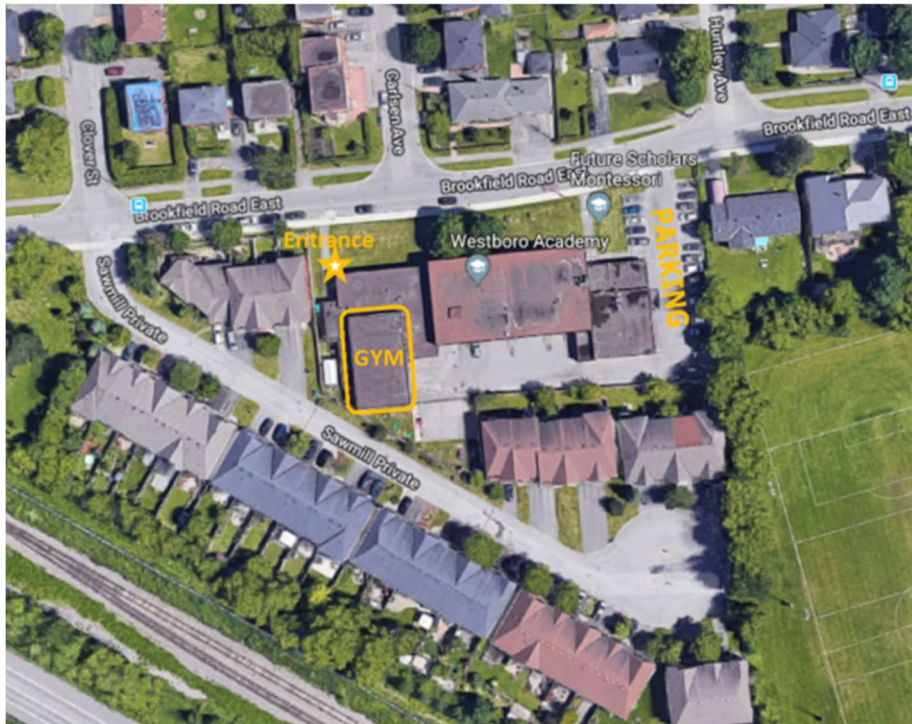

Westboro Academy

ADDRESS

- [1000 Brookfield Rd E, Ottawa, ON K1V 6J1](#)

PARKING

- Parking available in the surrounding neighbourhood and in the school parking lot.

PLAYER ENTRANCE

- OSSC players must enter through the door closest to the gym (west end of building).

Player Entrance

Parking Lot (east side of academy)