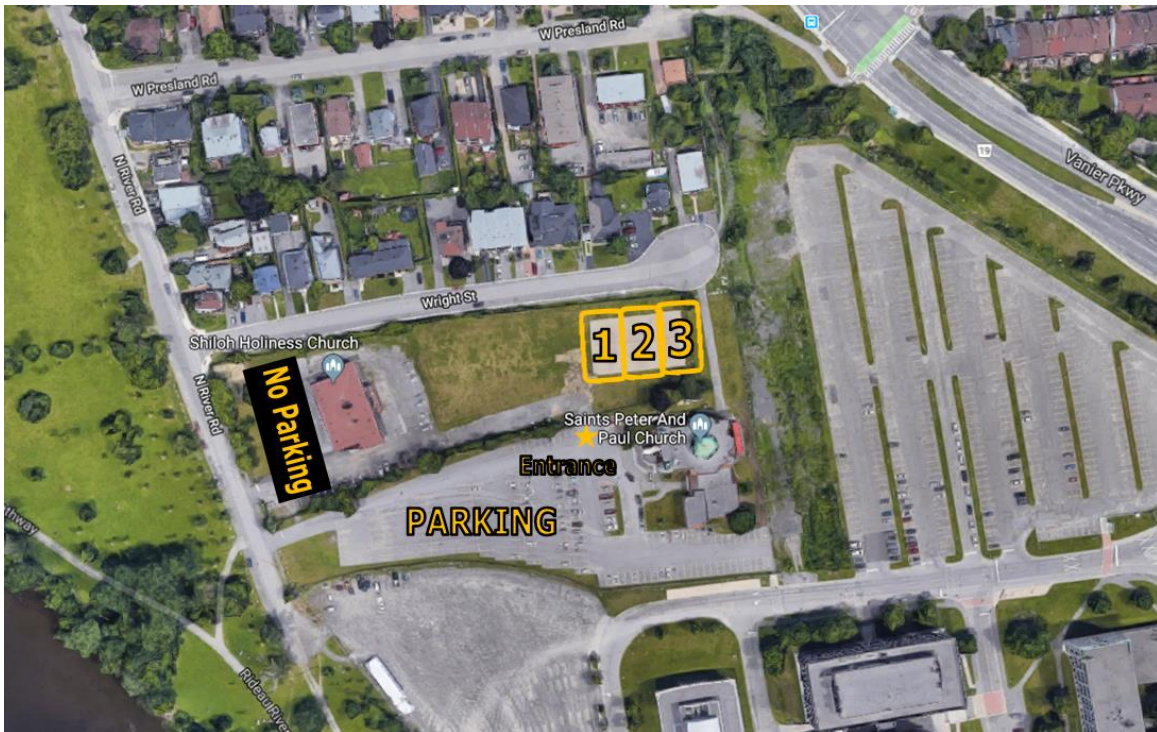

### ADDRESS

- [1161 N River Rd, Ottawa, ON K1K 2C8](#)

### HOW TO ENTER THE BEACH VOLLEYBALL COURTS

- Players should enter through the gate off of the parking lot, to the left of the church.