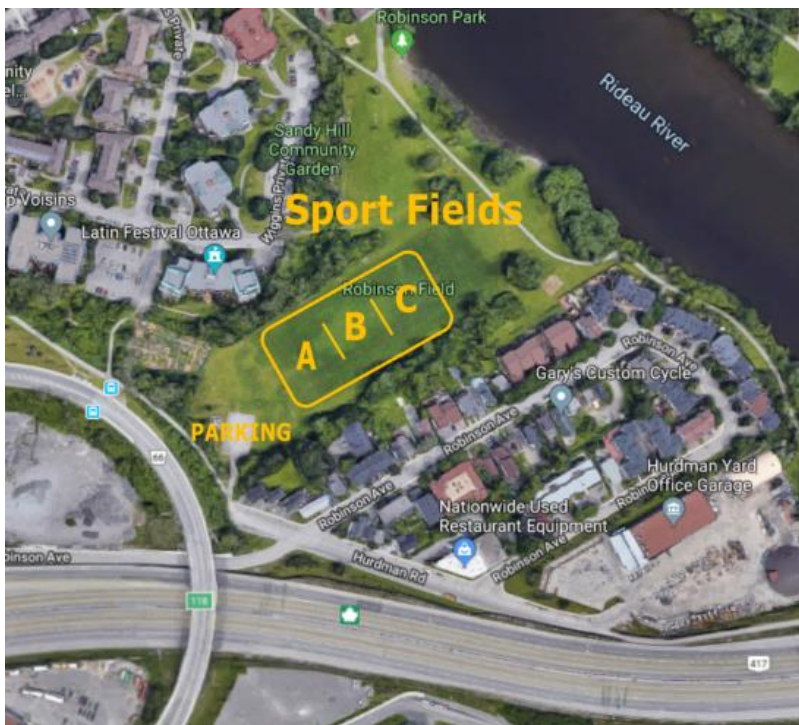

## Robinson Park

### ADDRESS

- [11-1 Hurdman Rd, Ottawa, ON K1N 8N6](#)

### PARKING

- Access park by taking Robinson Avenue which is located off Lees Avenue near the 417. Parking is located at the end of Hurdman Road.

### FIELD/DIAMOND ORIENTATION

- Field A - closest to parking lot off Hurdman Road.
- Field B - middle field.
- Field C - closest to Rideau River and furthest from Hurdman Road parking lot.