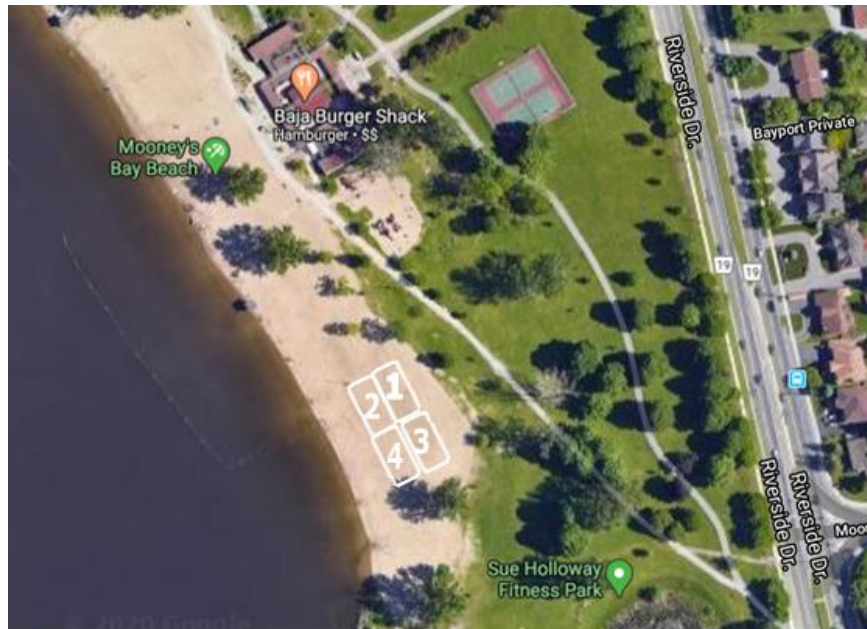

## Mooney's Bay

### ADDRESS

- [2960 Riverside Dr, Ottawa, ON K1V 8W6](#)

### PARKING

- Parking available in designated lots (note all parking signage as some paid parking) or within the surrounding neighbourhood.

### COURT ORIENTATION

- Beach Volleyball courts are located on the beach near the water. Please note the map below is the approximate location of the courts.