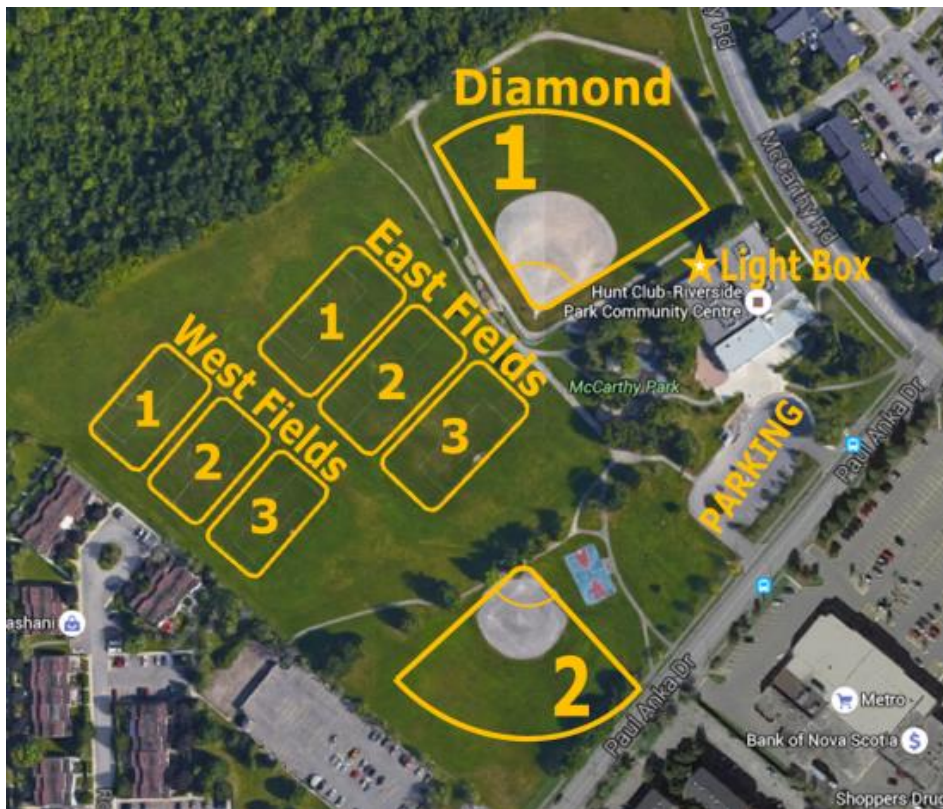

McCarthy Park

ADDRESS

- [3320 Paul Anka Dr, Ottawa, ON, K1V 0J9](#)

PARKING

- Parking is available at Hunt Club-Riverside Park Community Centre.

FIELD/DIAMOND ORIENTATION

- Diamond #1 - North diamond closest to McCarthy Rd. behind the Community Centre.
- Diamond #2 - South diamond closest to Paul Anka Dr. beside the basketball court.
- Sport Fields
 - West Fields - Furthest from parking lot
 - 1 - North section of field
 - 2 - Middle section of field
 - 3 - South section of field
 - East Fields - Closest to parking lot
 - 1 - North section of field
 - 2 - Middle section of field
 - 3 - South section of field

LIGHTING:

- OSSC Players must turn the lights on before sundown.
- To turn lights on there is no key required. There is a push button on the electrical kiosk located on the side of the community centre along the 1st base side of diamond 1.