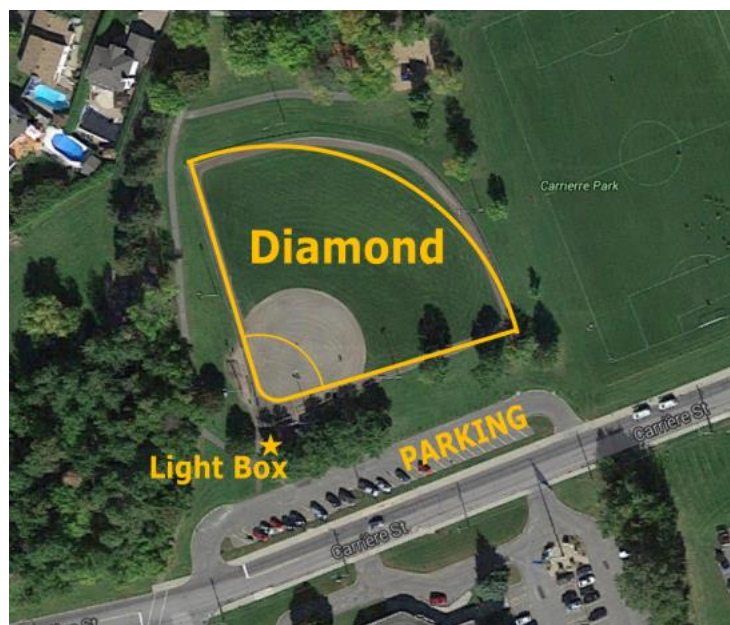

Carriere Park

ADDRESS

- [6601 Carrière St Orléans, ON K1C 4T6](#)

PARKING

- Parking located along side diamond.

FIELD/DIAMOND ORIENTATION

- Diamond located off Carriere Street east of Orleans Boulevard.

LIGHTING:

- OSSC Players must turn the lights on before sundown.
- To turn lights on there is no key required. There is a push button on the electrical kiosk located between the diamond and the parking lot.