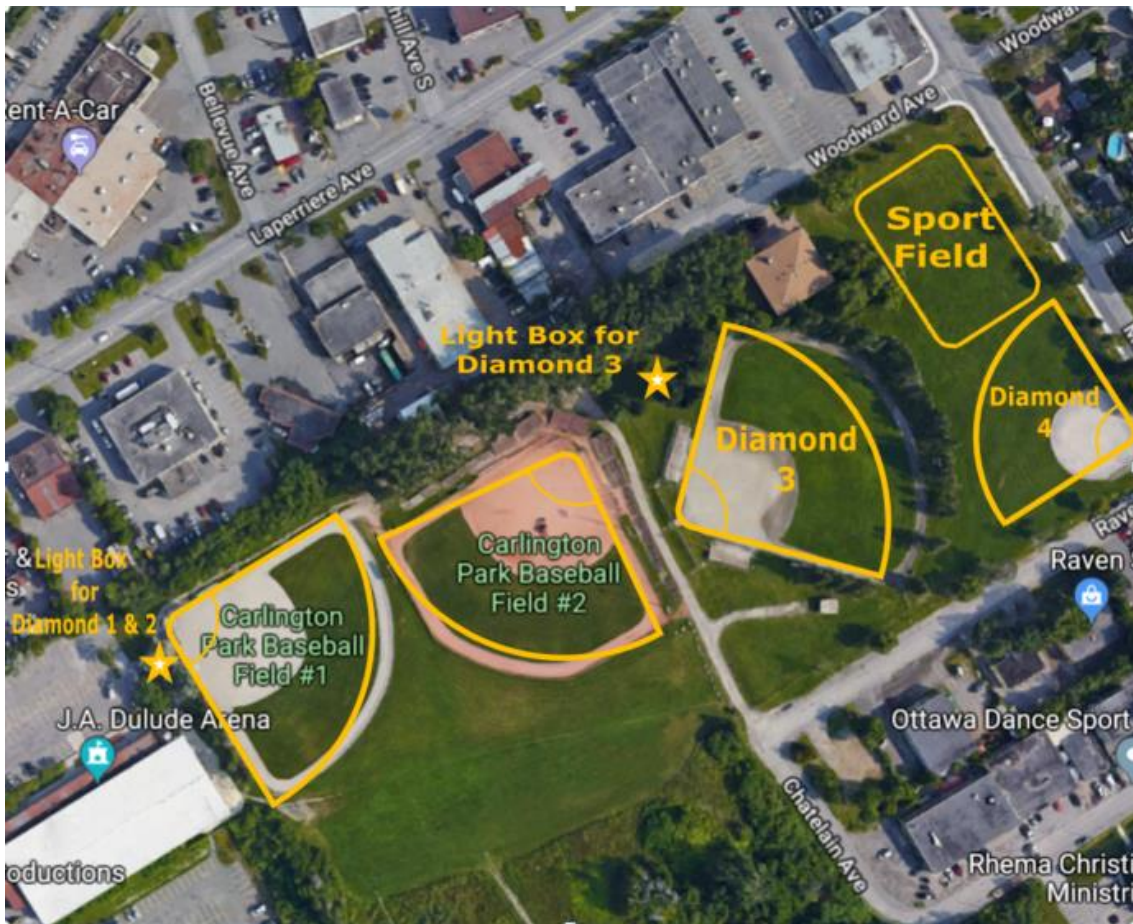

Carlington Park

ADDRESS

- [941 Clyde Ave, Ottawa, ON K2C 4B2](#)

PARKING

- Parking is available at arena or in surrounding neighbourhood on Raven Ave or McBride St located on opposite side of park. Carlington Park is located directly next to Dulude Arena (address above is for arena) just off Clyde Ave and Woodward Dr.

FIELD/DIAMOND ORIENTATION

- Diamond 1 - closest to Dulude Arena on western side of park.
 - Diamond 2 - next to Diamond 1 in middle of park.
 - Diamond 3 - east of Diamond 2 and north of Raven Ave.
 - Diamond 4 - most east diamond on corner of Raven Avenue and McBride Street.
 - Sport Field - north of Diamond 4 along McBride Street.
-
- Washrooms should be available in Dulude Arena if needed.

LIGHTING:

- OSSC Players must turn the lights on before sundown (Diamonds 1, 2, and 3).
- To turn lights on for Diamond 1 and 2, there is a light box located next to Diamond #1. Light box for Diamond 3 is located at Diamond 3 along the fence along left field behind the trees. Please refer to map below for their respective location. Locate the push button and press the button to turn the lights on.

Diamond 1 and 2 Light Box

Diamond 3 Light Box (Green box)