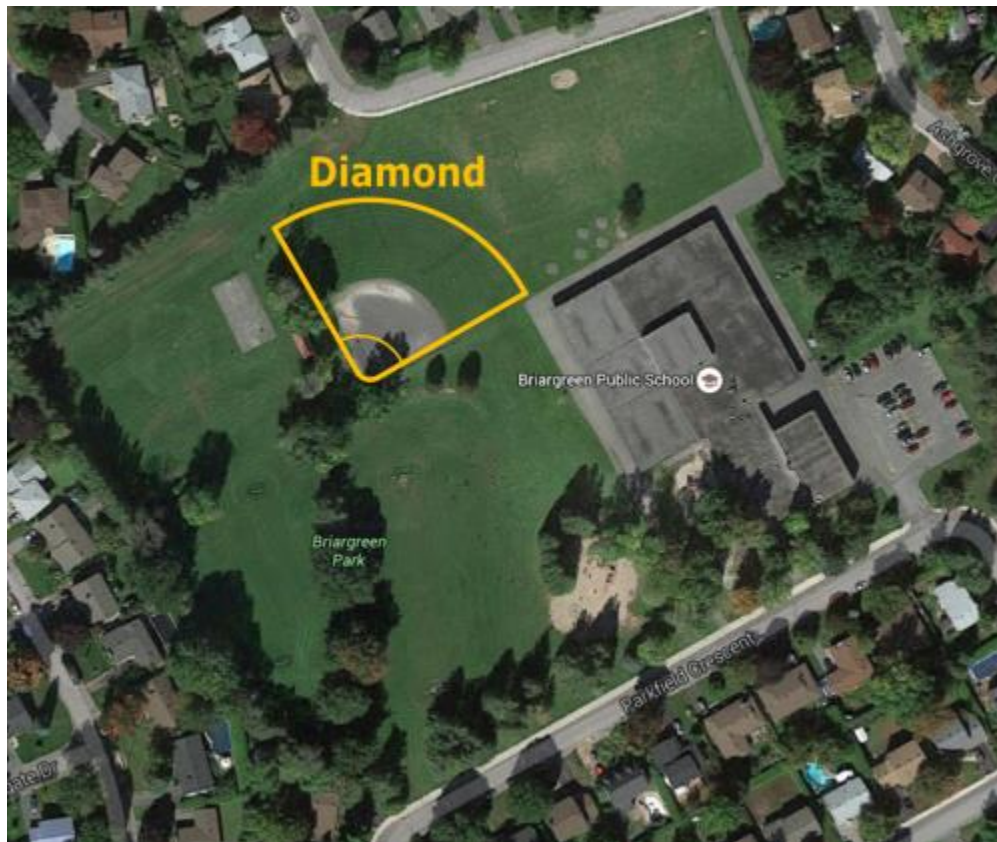

### ADDRESS

- [9 Parkfield Crescent, Nepean, ON, K2G 0R9](#)

### PARKING

- Parking available at school or in surrounding neighbourhood.

### FIELD/DIAMOND ORIENTATION

- Diamond is west of Briargreen Public School. Can be accessed off Carlaw Avenue or Parkfield Crescent.