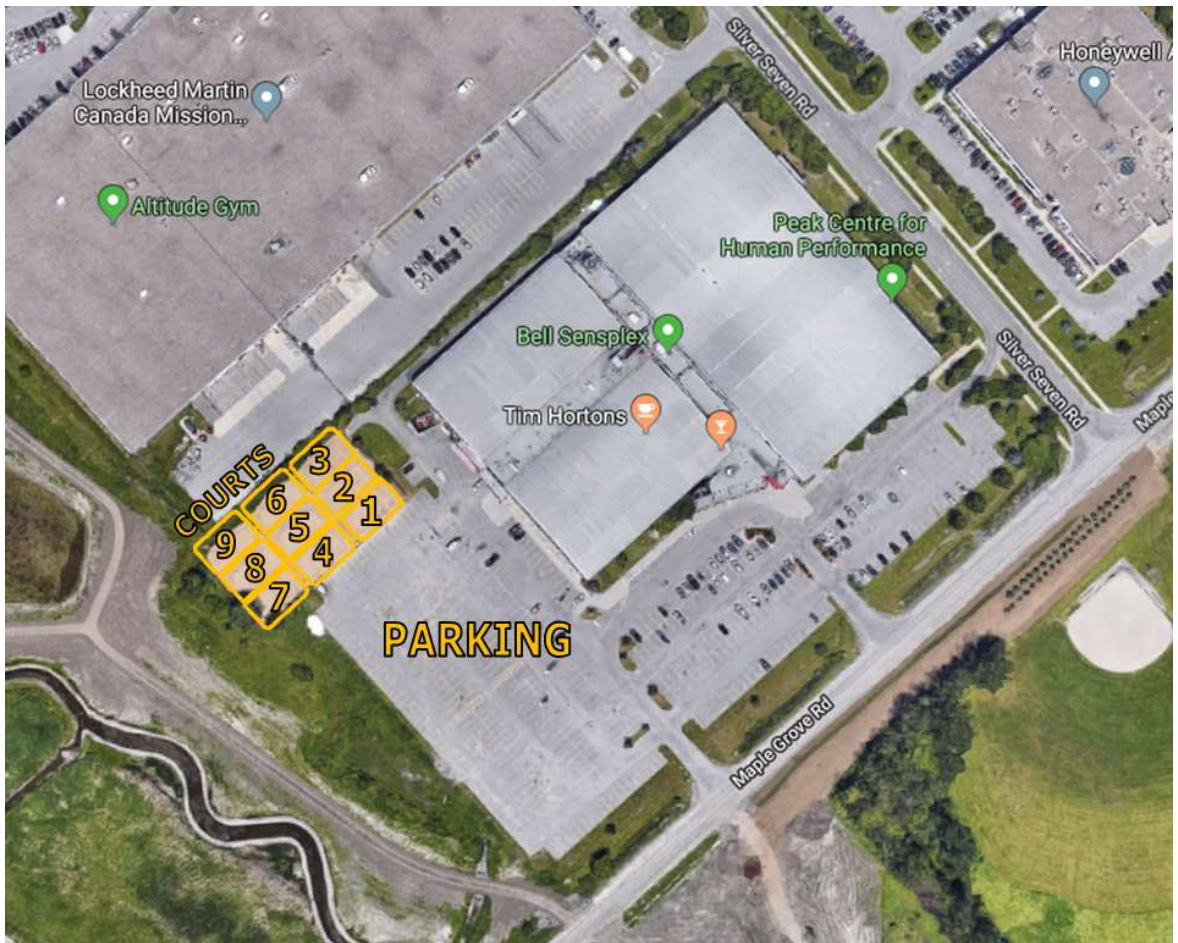

Bell Sensplex

ADDRESS

- [1565 Maple Grove Rd, Kanata, ON K2V 1A3](#)

PARKING

- Ample parking on-site all around the building.

COURT ORIENTATION

- Beach courts are located at the further north end of the parking lot.