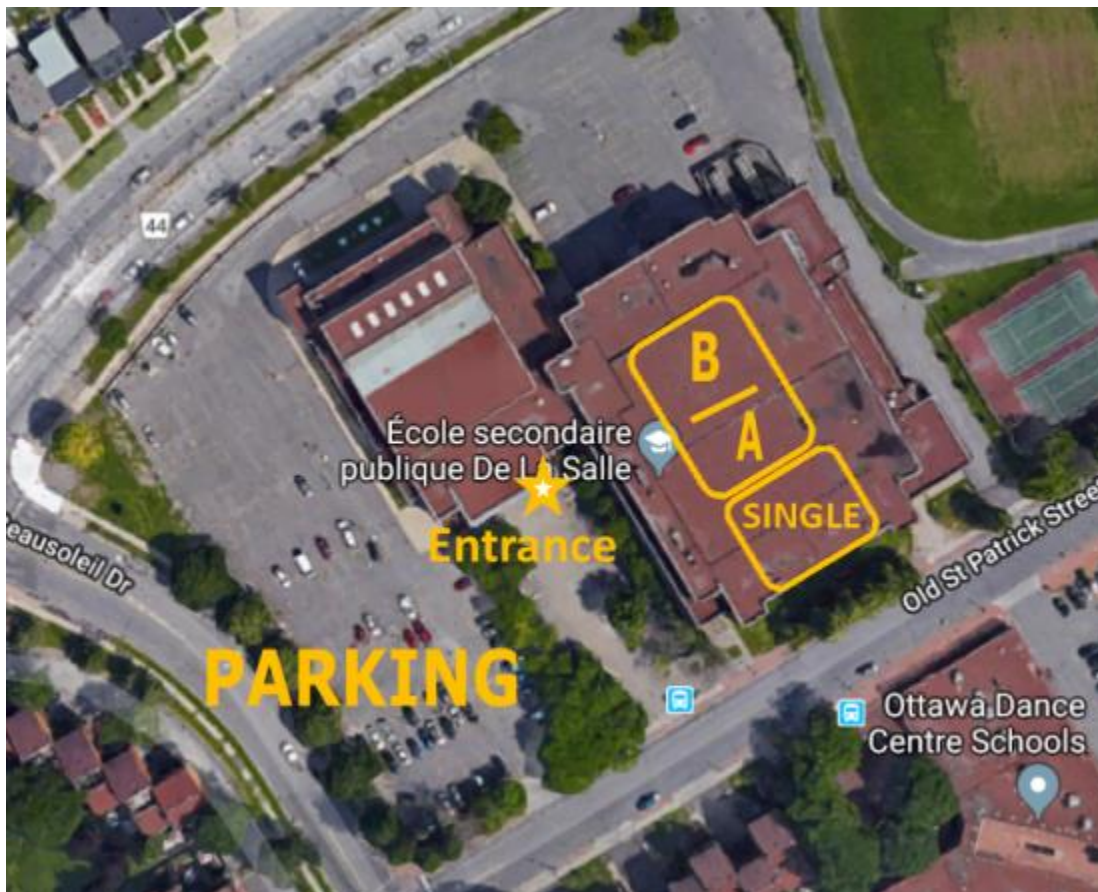

École secondaire publique De La Salle

ADDRESS

- [501 Old St Patrick St, Ottawa, ON K1N 8R3](#)

PARKING

- Parking is available at the school, off Old St. Patrick Street.

GYM ORIENTATION

- Front doors must remain closed and locked during games. Please arrive on-time to games, or come ready to wait 15 minutes before our staff does the round to open doors during the game!
- Once through the main doors, turn right and pass through the set of double doors. Proceed to stairwell on the left and walk up to the third floor.
- Turn left once on the 3rd floor, walk down the hallway, and turn at your first right. Proceed down hallway and gyms will be on your right hand side.
- **Single Gym:** Door to the left, located closest to equipment bay doors.
- **Double Gym A:** Door to the right, court A is the half gym located on the left.
- **Double Gym B:** Door to the right, court B is the half gym located on the right.

School entrance from parking lot

Single Gym

Double Gym