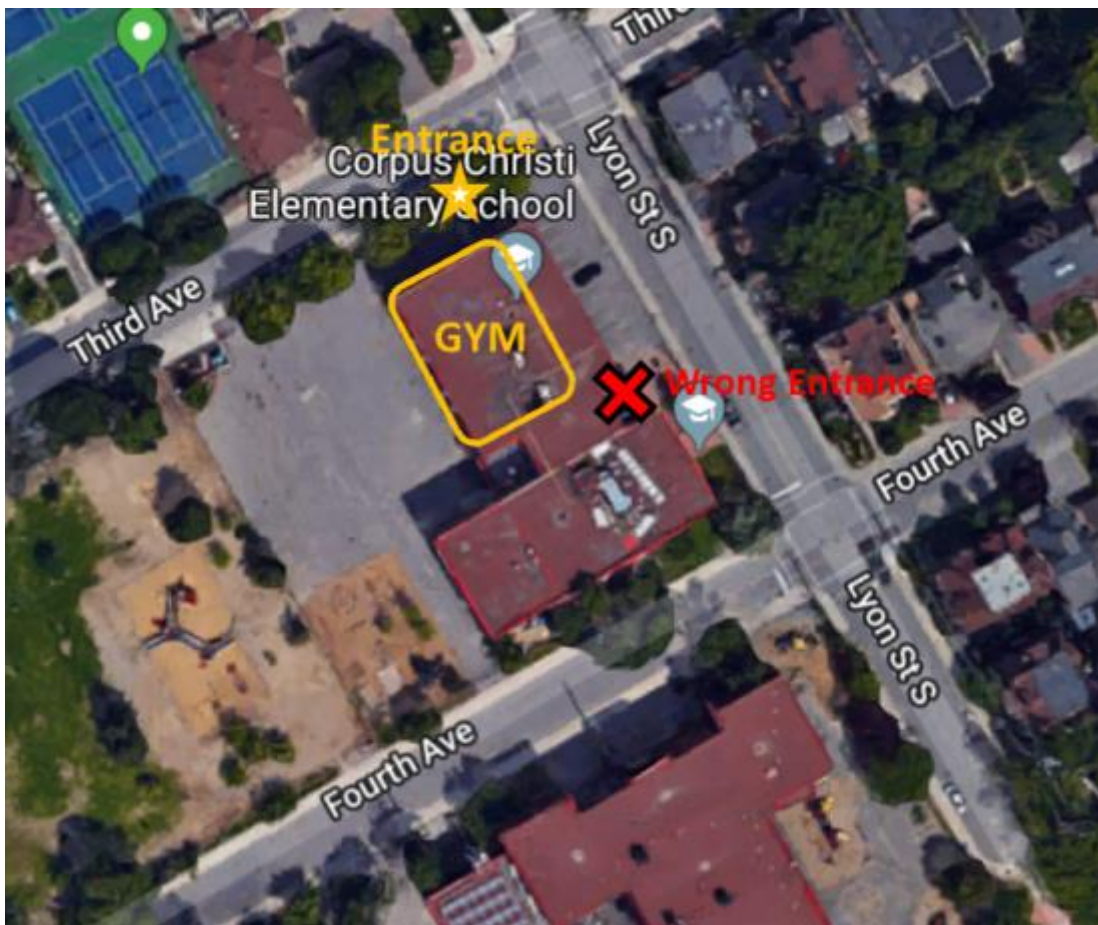

### ADDRESS

- [798 Lyon St S, Ottawa, ON K1S 5H5](#)

### PARKING

- Street parking available within the surrounding neighbourhood.

### GYM ORIENTATION

- Enter facility via side entrance off Lyon Street and Third Avenue. Front doors will be locked at all times. Gym will be directly on your right hand side upon entering hallway.
- Please remove outdoor footwear before entering the gymnasium.