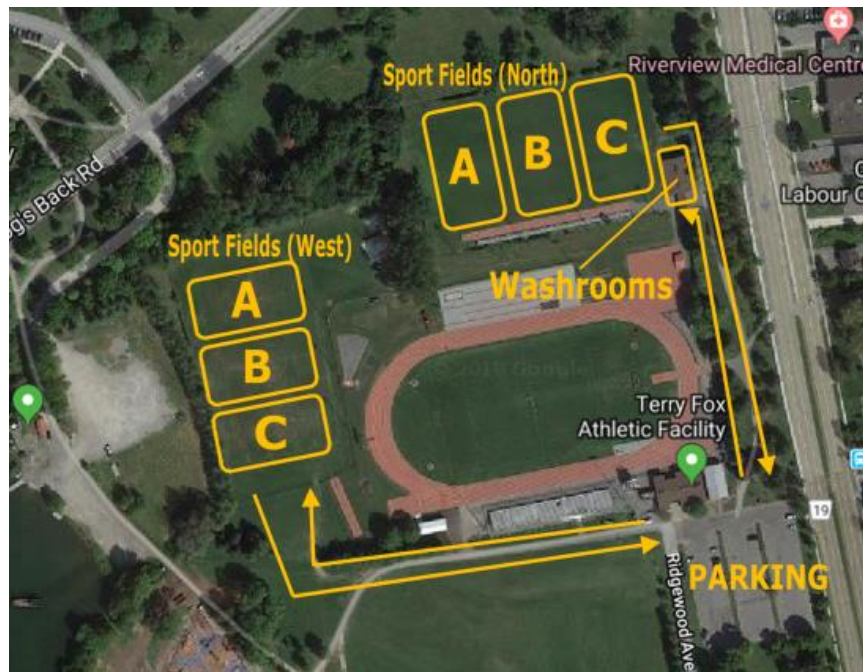

Terry Fox Athletic Facility

ADDRESS

- [2960 Riverside Dr, Ottawa, ON, K1V 8N4](#)

PARKING

- Parking available at facility off Riverside Drive. Respect all posted parking signage.

FIELD/DIAMOND ORIENTATION

- Sports Field (West) - access parking for this field off of Hogs Back Road. Field A is most north portion, Field B is middle and Field C is south portion closest to Mooney's Bay.
- Sports Field (North) - most northern field within the Terry Fox facility. Field A is most western portion, Field B is middle and Field C is most eastern near Riverside Drive.

OUTDOOR LIGHTING:

- Field lights are operated by the staff on-site.