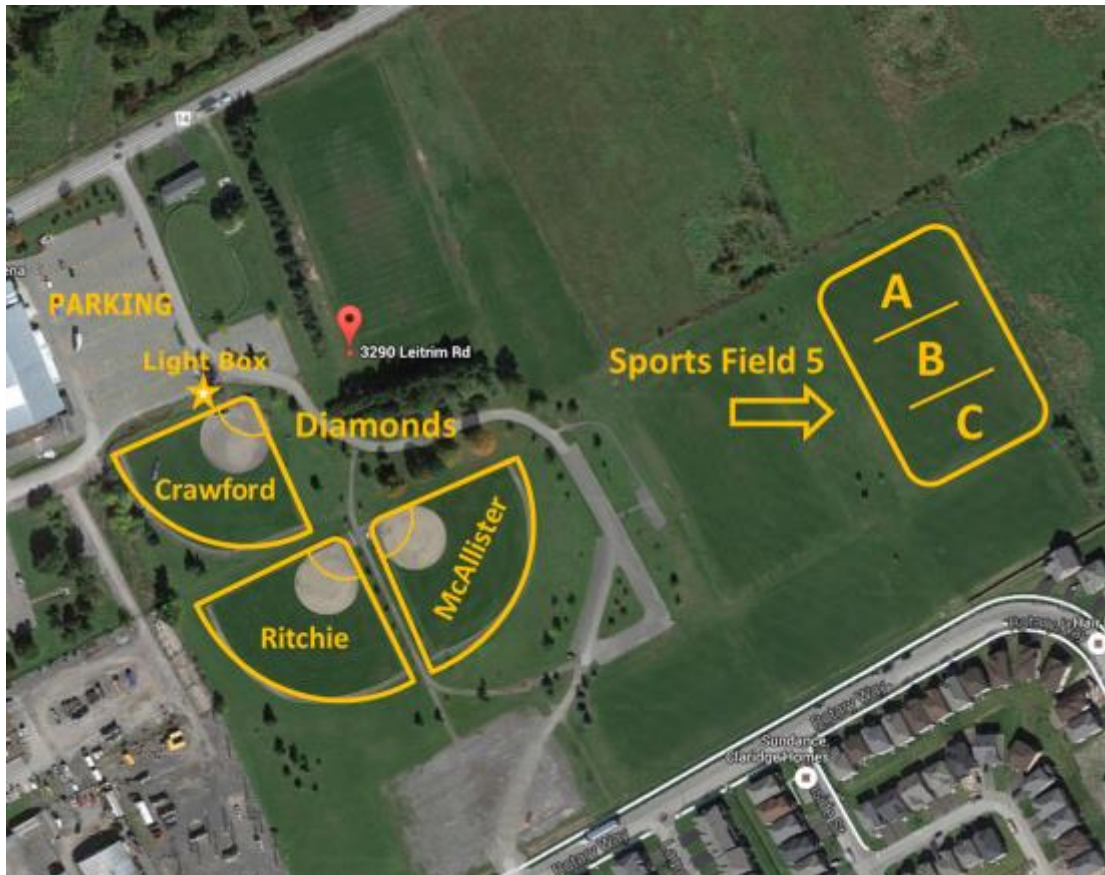

Leitrim Park

ADDRESS

- [3290 Leitrim Rd, Gloucester, ON K1T 3W6](#)

PARKING

- Parking available at the hockey arena.

FIELD/DIAMOND ORIENTATION

- Crawford Diamond - North Diamond with Lights (lights are controlled by push button from the electrical kiosk at the diamond)
- MacAllister Diamond - south-east diamond.
- Ritchie Diamond - south-west diamond.
- Sports Field 5 - large field located on south-east end of park. Note graphic below for field layout.

LIGHTING:

- Crawford Diamond - lights are controlled by push button from the electrical kiosk at the diamond.
- No other lights for the other fields/diamonds.