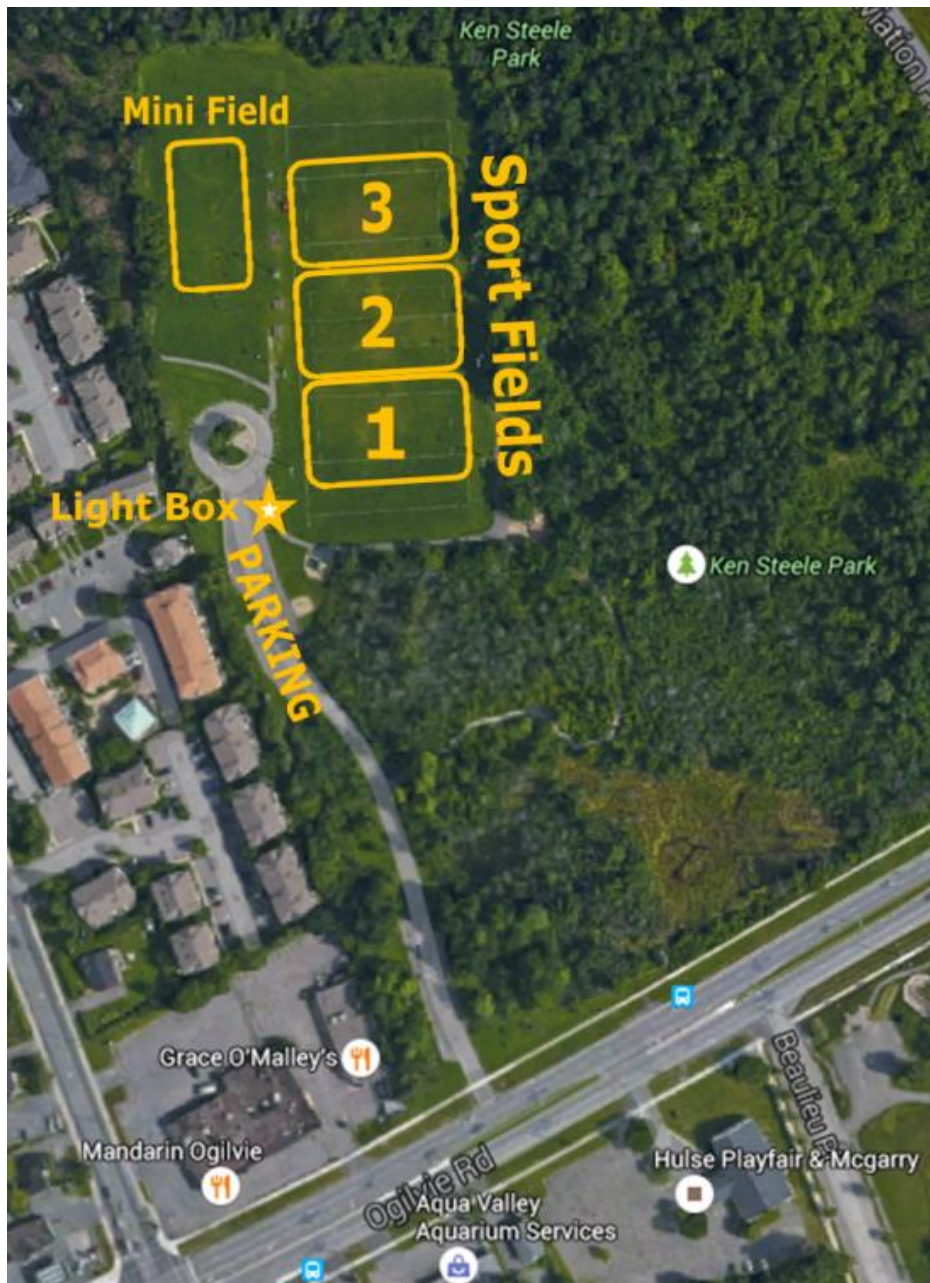

Ken Steele Park

ADDRESS

- [1195 Ogilvie Rd, Ottawa, ON, K1J 1J9](#)

PARKING

- Parking is available along the park entrance, and further down the entrance past the gate.

FIELD/DIAMOND ORIENTATION

- Field 1 is set up closest to the roundabout, with Field 2 in the middle, and Field 3 the furthest away.
- Mini Soccer Field: located West of the Football field (not lit)

LIGHTING:

- Lights are available for the main sport field (field 1, 2, 3).
- OSSC Players must turn the lights on before sundown.
- There is a push button on the electrical kiosk located between the field and the parking lot.