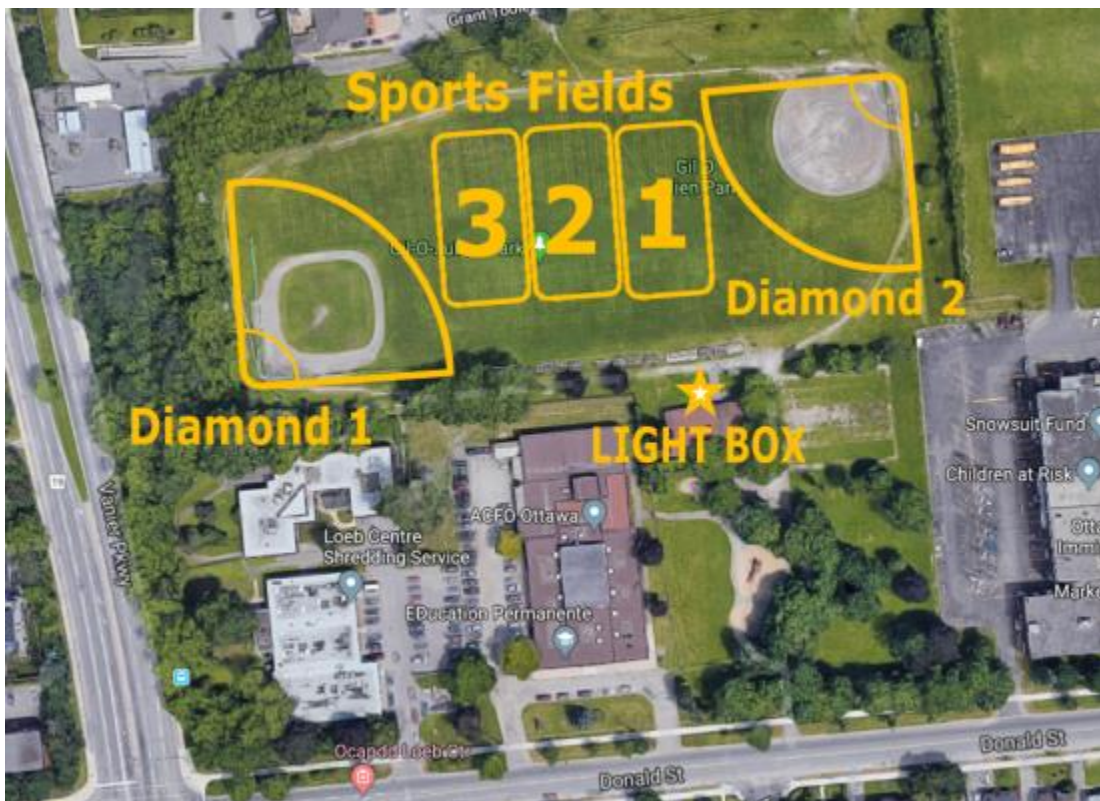

### ADDRESS

- [201 Donald St, Ottawa, ON, K1K 1N1](#)

### PARKING

- Parking available in the surrounding area.

### FIELD/DIAMOND ORIENTATION

- Ball Diamond 1 - located on west end of the park.
- Ball Diamond 2 - located on east end of the park.
- Sports Field is the middle space between the two ball diamonds. Fields have been paced and provide for ample space to allow 3 fields to be set up simultaneously. Field 1 is most eastern with Field 3 being most west. Field 2 lies in the middle.