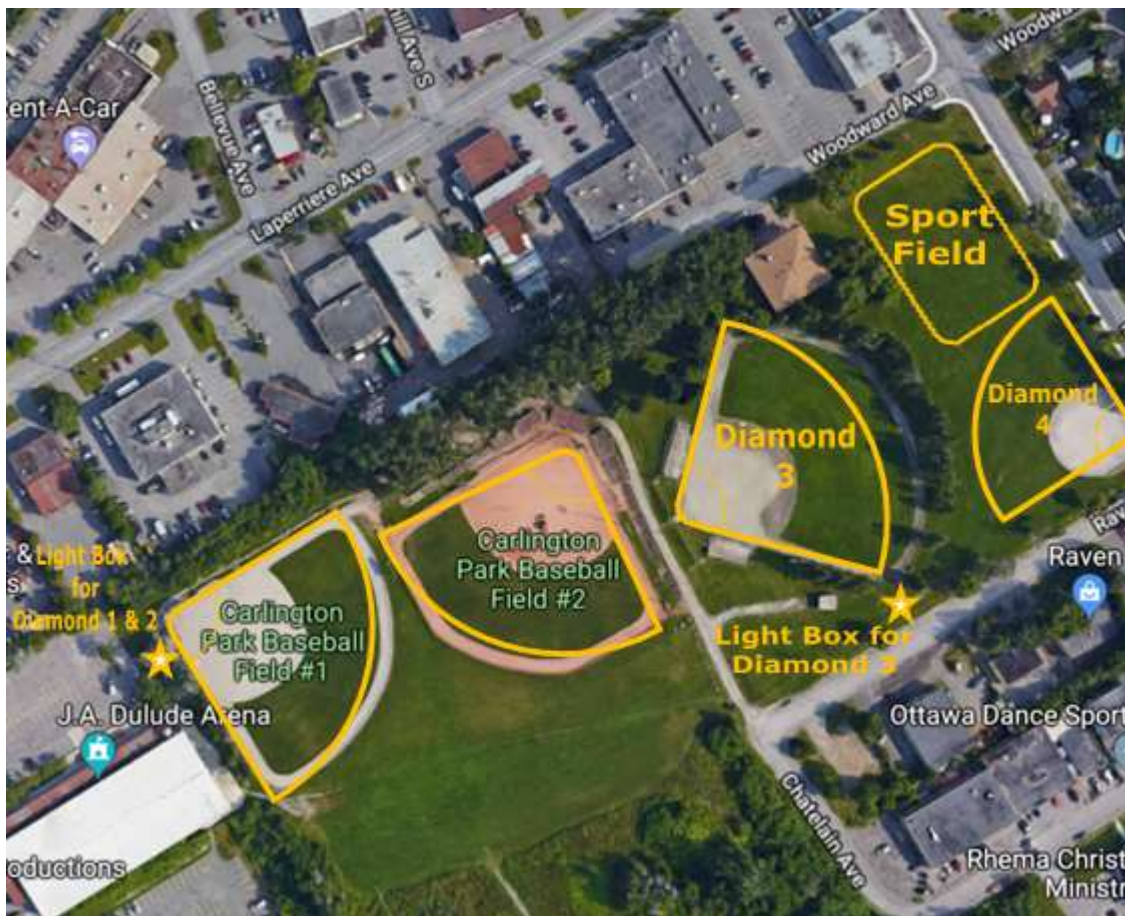

Carlington Park

ADDRESS

- [941 Clyde Ave, Ottawa, ON K2C 4B2](#)

PARKING

- Parking is available at arena or in surrounding neighbourhood on Raven Ave or McBride St located on opposite side of park. Carlington Park is located directly next to Dulude Arena (address above is for arena) just off Clyde Ave and Woodward Dr.

FIELD/DIAMOND ORIENTATION

- Diamond 1 - closest to Dulude Arena on western side of park.
- Diamond 2 - next to Diamond 1 in middle of park.
- Diamond 3 - east of Diamond 2 and north of Raven Ave.
- Diamond 4 - most east diamond on corner of Raven Avenue and McBride Street.
- Sport Field - north of Diamond 4 along McBride Street.
- Washrooms should be available in Dulude Arena if needed.

LIGHTING:

- OSSC Players must turn the lights on before sundown (Diamonds 1, 2, and 3).
- To turn lights on for Diamond 1 and 2, there is a light box located next to Diamond #1. Light box for Diamond 3 is located at Diamond 3 along the fence at Rightfield. Please refer to map below for their respective location. Locate the push button and press the button to turn the lights on.

Diamond 1 and 2 Light Box

Diamond 3 Light Box (Green box)