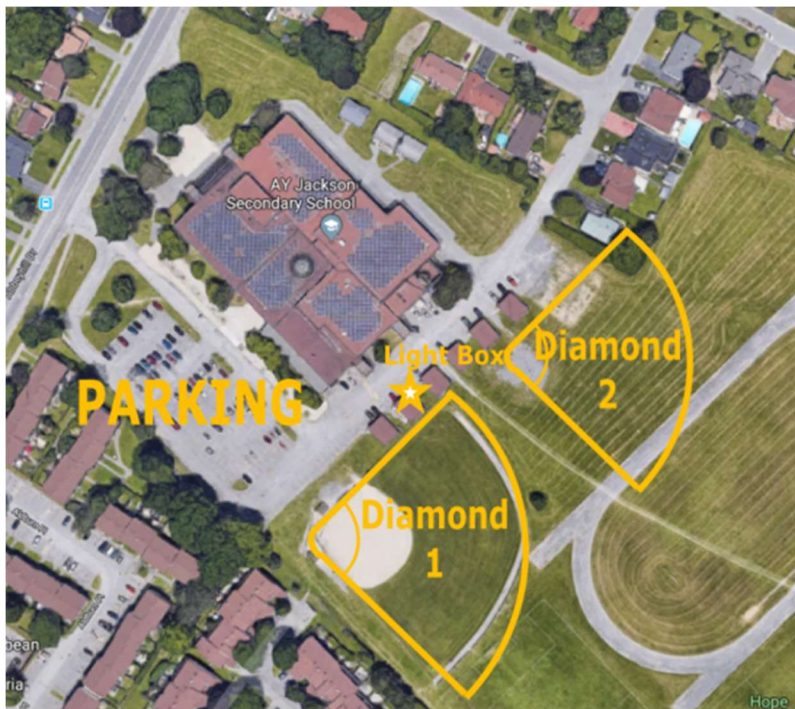

A.Y. Jackson

ADDRESS

- [150 Abbeyhill Dr, Kanata, ON, K2L 1H7](#)

PARKING

- Parking is available in the school lot.

FIELD/DIAMOND ORIENTATION

- Diamond 1 - south west diamond which has lights.
- Diamond 2 -north east diamond which does not have lights.

DIAMOND LIGHTING:

- OSSC Players must turn the lights on before sundown.
- To turn lights on, there is a light box located between portables 9 and 10. Locate the push button and press the button to turn the lights on. There is no lockbox key required, code is 1047.